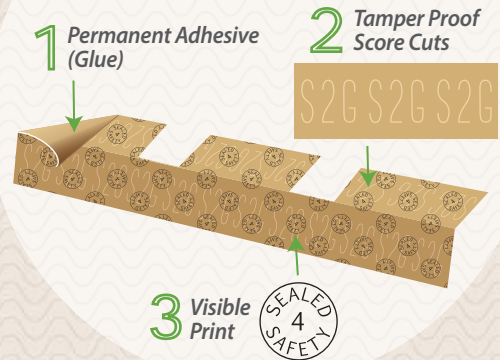

SEAL 2 GO®

"Protecting One Meal At A Time"

KRAFT PAPER BAGS

Twisted Handle

Flat Handle Option

Visible Security for the Restaurant, Driver and Consumer

TRIPLE Protection Closure Strip

Natural Kraft

White Kraft

- ➔ Patent Pending
- ➔ Simple to use
- ➔ Provides peace of mind
- ➔ Naturally built in vent passages
- ➔ Triple tamper evident protection

- ➔ Visible security for the restaurant, driver & consumer
- ➔ Custom printing offers brand protection and marketing
- ➔ Tamper evident to discourage pilferage and contamination
- ➔ Permanent closure adhesive strip
- ➔ One simple release liner paper

To Use The Seal 2 Go® Kraft Paper Bag

Remove protective cover on closure strip

Fold flaps over to other side and press to seal

Meal is protected and ready for delivery

Vent Holes

Side 1

Side 2

PAN PACIFIC MANUFACTURING INC.